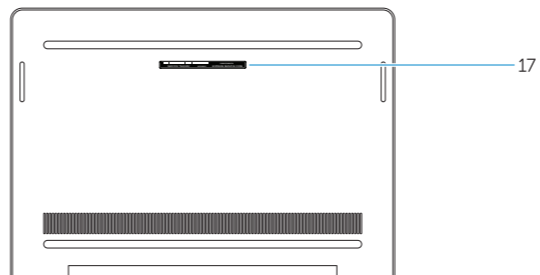

1. Mikrofoner (kun i ikke-berøringsskærm)
2. Kamerastatusindikator
3. Kamera
4. Tænd/sluk-knap
5. Slot til sikkerhedslås
6. USB 2.0-stik
7. Højttaler
8. Mikrofoner (kun i berøringsskærm)
9. Batteristatusindikator

10. Berøringsplade
11. Højttaler
12. MicroSD-kortlæser
13. Headset-stik
14. USB 3.0-stik
15. HDMI-stik
16. Strømsik
17. Servicemærke

1. Mikrofonit (vain kosketusnäyttömät mallit)
2. Kameran tilan merkkivalo
3. Kamera
4. Virtapainike
5. Turvalukon paikka
6. USB 2.0 -liitäntä
7. Kaiutin
8. Mikrofonit (vain kosketusnäyttölliset mallit)

9. Akun tilavallo
10. Kosketuslevy
11. Kaiutin
12. MicroSD-kortinlukija
13. Kuulokeliitäntä
14. USB 3.0 -liitäntä
15. HDMI-liitin
16. Virtaliitäntä
17. Huoltomerkkitarra

1. Mikrofoner (kun uten berøringsskjerm)
2. Statuslys for kamera
3. Kamera
4. Strømknapp
5. Spor for sikkerhetslås
6. USB 2.0-kontakt
7. Høyttaler
8. Mikrofoner (kun med berøringsskjerm)

9. Statuslampe for batteri
10. Styreplate
11. Høyttaler
12. MicroSD-kortleser
13. Kontakt for hodetelefon
14. USB 3.0-kontakt
15. HDMI-kontakt
16. Strømkontakt
17. Servicemerke-etikett

1. Mikrofoner (endast produkt utan pekskärm)
2. Kamerastatuslampe
3. Kamera
4. Strömbrytare
5. Uttag för säkerhetslås
6. USB 2.0-kontakt
7. Högaltalar
8. Mikrofoner (endast produkt med pekskärm)

9. Batteristatuslampe
10. Peksäivä
11. Högaltalar
12. MicroSD-kortläsare
13. Headsetkontakt
14. USB 3.0-kontakt
15. HDMI-kontakt
16. Nätkontakt
17. Etikett med servicenummer