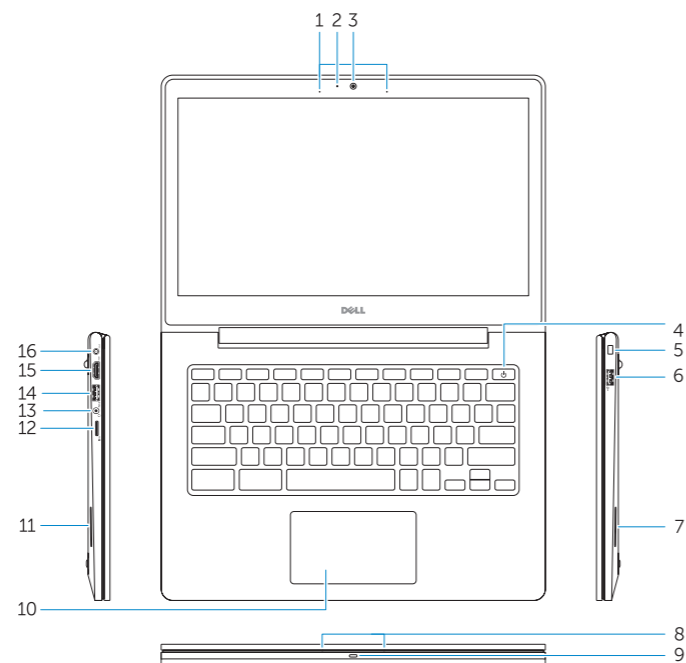

P66G001

Dell Chromebook 13-7310

Features

Funktioner | Ominaisuudet | Funksjoner | Funktionen

1. Microphones (only in non-touchscreen)
2. Camera-status light
3. Camera
4. Power button
5. Security-lock slot
6. USB 2.0 connector
7. Speaker
8. Microphones (only in touchscreen)
9. Battery-status light